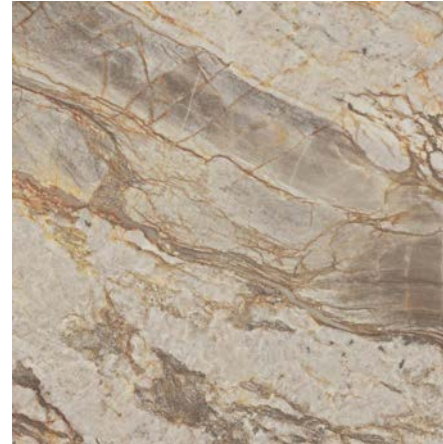

AMERICAN MIDNIGHT

FINISH : POLISHED
SIZE : 600x600mm

Randoms

Polished

COLLECTION

ARCADIA BRONZE

ARCADIA TIMBER

ARCADIA RUSSET