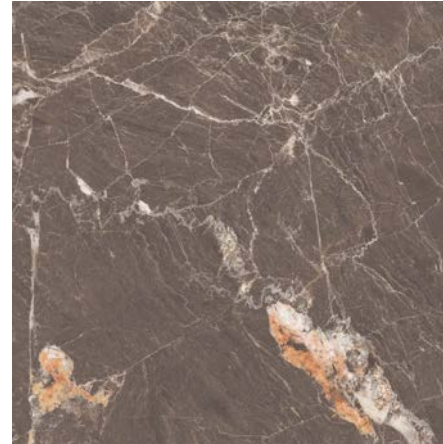

Randoms
→

Polished

COLLECTION

TROPICA BUFF

TROPICA THUNDER

TROPICA DUSKY

TROPICA SLATE

FINISH : POLISHED
SIZE : 600x600mm