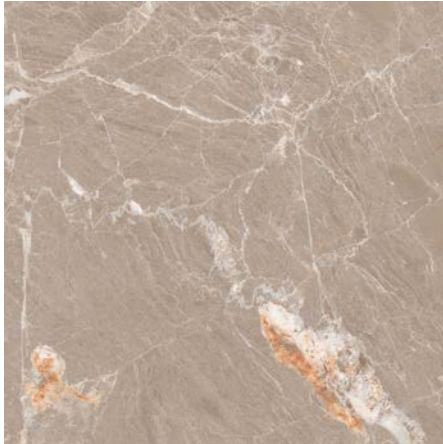

Polished

COLLECTION

TROPICA BUFF