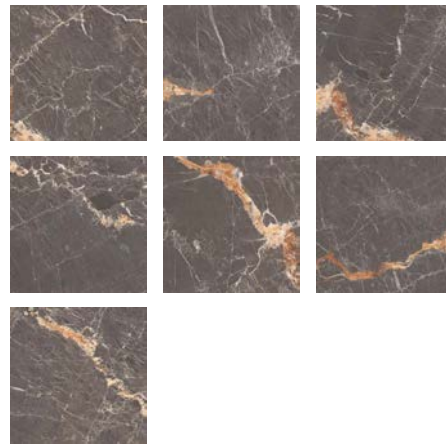

Randoms
→

Polished

COLLECTION

TROPICA BUFF

TROPICA THUNDER

TROPICA DUSKY

TROPICA SLATE

FINISH : POLISHED
SIZE : 600x600mm